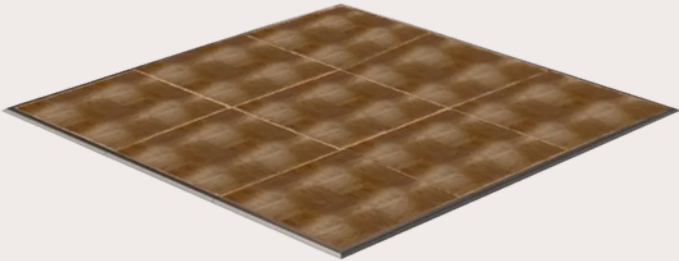

DETAILS

Stage covering

STAGE BACKDROP

DETAILS

Stage covering

DANCE FLOORS

HAWAIIAN TEAK VINYL WOOD DANCE FLOOR

DETAILS

DETAILS

4x4 Sections up to 20x20

TABLES

BANQUET OPTIONS | LINENS NOT INCLUDED

6FT BANQUET TABLE

DETAILS

72"x30" Linen not included

8FT BANQUET TABLE