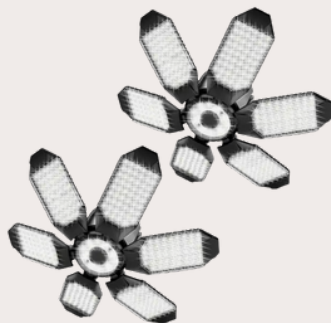

DETAILS
10/20ft segments

INTERIOR STRING LIGHTING

DETAILS
Priced by tent size

EXTERIOR STRING LIGHTING

DETAILS
Lighting Poles \$35/Pole

LIGHTING DIMMER

DETAILS
Light settings for string lights

CATERING LAMP